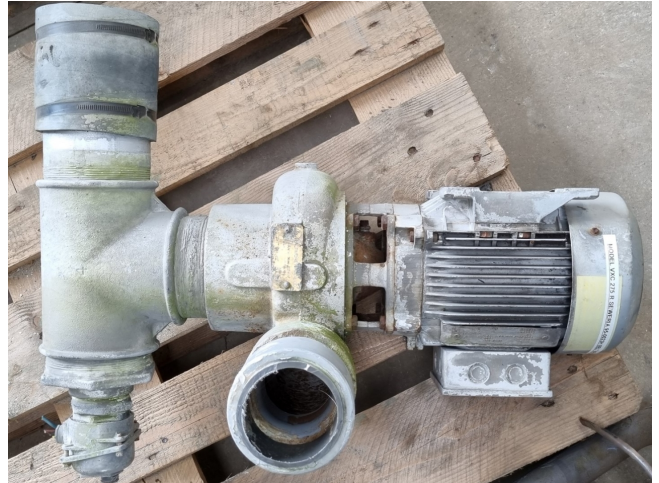

# Baltimore Aircoil 300 834H

## Specifications

Brand	Baltimore
Type	Aircoil 300 834H
Power max. (kW)	2,2
Stock	1

### Used Baltimore Aircoil 300 834H

Used Baltimore Aircoil water pump with the following part number: 300 834H. Complete with a D90LH electric motor - 2,2 kW - 2820 RPM. Dimensions: 660x550x360 mm (LxWxH).